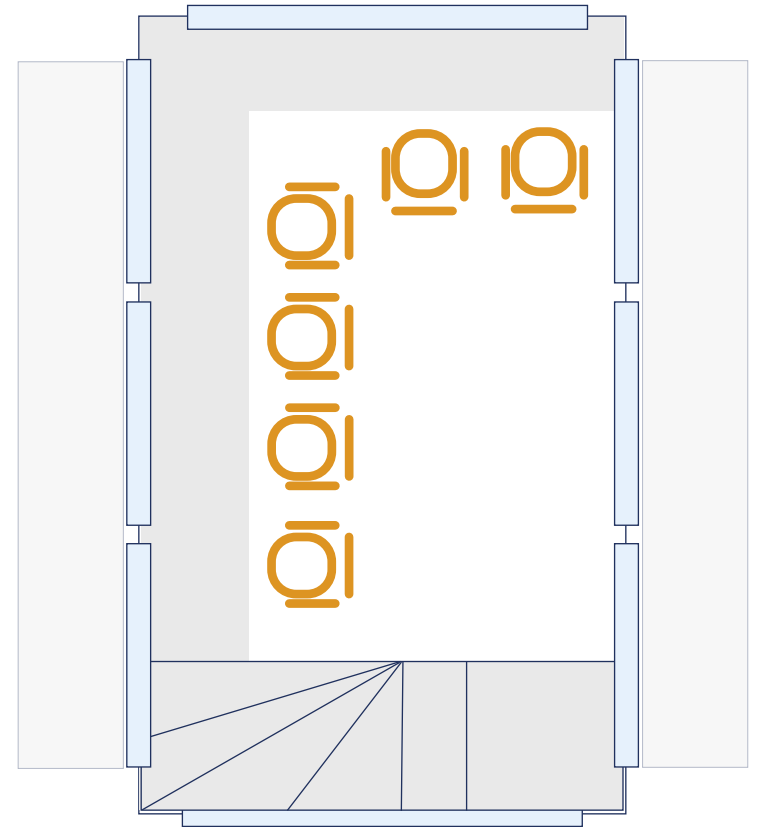

## Dimensions

Width: 2.15 m  
Length: 5.91 m  
L w/bar: 7.21 m  
Height: 4.91 m  
Tow height: 3.70 m

Capacity: 10 people

**Can be powered by battery,  
generator or mains**

**Notes**

Double decker units have stabiliser feet on each corner of approx 0.5m

DD4  
Ground Floor

DD4  
Top Floor