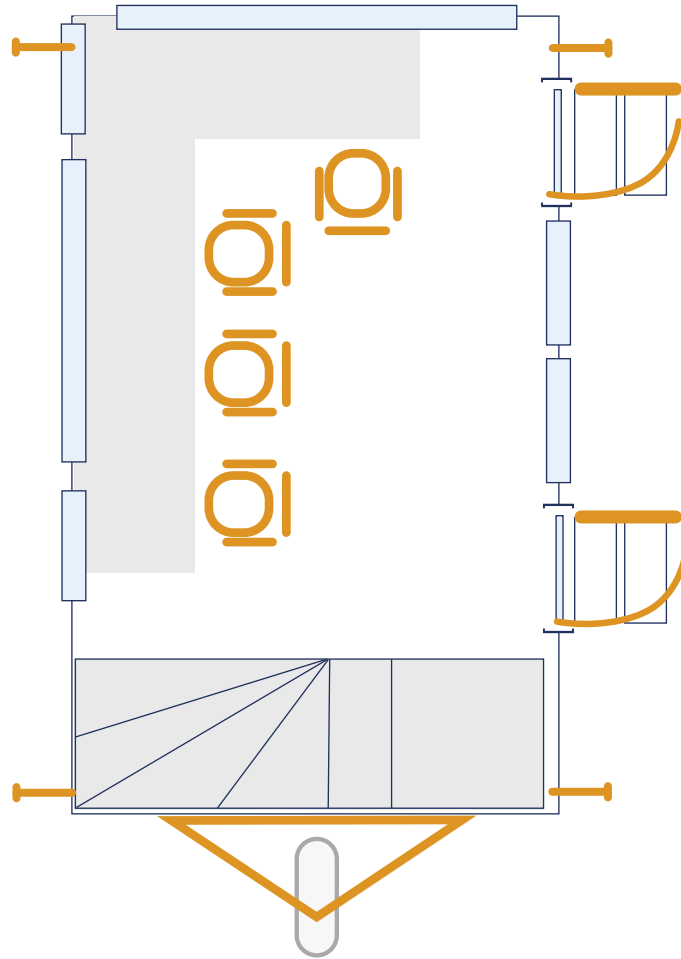

## Dimensions

Width: 2.15 m  
Length: 5.91 m  
L w/bar: 7.21 m  
Height: 4.91 m  
Tow height: 3.70 m

Capacity: 10 people

**Can be powered by battery,  
generator or mains**

**Notes**

Double decker units have stabiliser feet on each corner of approx 0.5m

DD4  
Ground Floor

DD4  
Top Floor